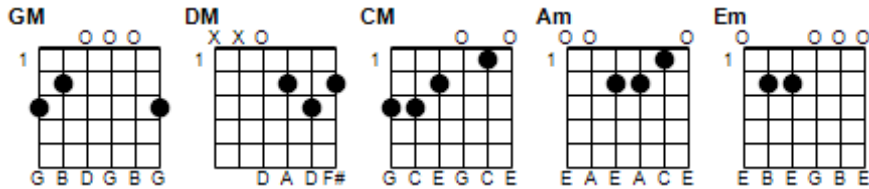

Burning Into Twilight

By Alan Kim Cochran Open Acoustic

128 bpm

GM DM CM Am

GM DM CM
We raise our dreams, craft our schemes, and run
Am GM
Watching our sun burning down into twilight hours
CM Am
Hold our hopes on high
GM DM CM
We build our towers, gather flowers, and rings
Am GM
Watching our sun burning down into twilight
CM Am
Wine glasses high

Em CM DM
Forget the forever war
Em CM DM
'Lost what we're fighting for
Em CM DM
'No finer thing to do
Em CM DM
'Spending my time, here with you

GM DM CM
We lift our songs, never here for long
Am GM
Watching our sun burning down into twilight hours
CM Am
Raise our voices high
GM DM CM
We build our towers, gather flowers, and rings
Am GM
Watching our sun burning down into twilight