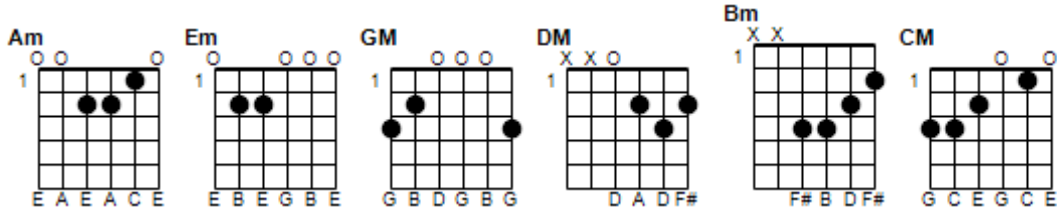

# My Sweet Maureen

By Alan Kim Cochran

Capo 1<sup>st</sup> Plectrum

Am Em GM DM  
Am Em GM DM

Am Em GM DM  
My sweet Maureen... girl of my dreams  
Am Em GM DM  
How you bestir my heart... intimately  
Am Em GM DM  
Wisp of a girl... woman who smiles  
Am Em GM DM  
Speaks to me soothingly... feminine whiles

Bm C  
And she's ever so sure  
Bm C  
And she's never so sure  
Bm C D  
And she's always aware of herself

Am Em GM DM  
My sweet Maureen... girl of my dreams  
Am Em GM DM  
How you bestir my heart... intimately  
Am Em GM DM  
Lady in red... soft in our bed  
Am Em GM DM  
We lie in solitude... love in our heads

Bm C  
And she's ever so sure  
Bm C  
And she's never so sure  
Bm C D  
And she's always aware of herself

Am Em GM DM  
Am Em GM DM  
Am Em GM DM

Am Em GM DM  
My sweet Maureen... girl of my dreams  
Am Em GM DM  
How you bestir my heart... intimately  
Am Em GM DM  
The wind in her hair... dancing a fire  
Am Em GM DM  
She is my golden one... my heart's desire