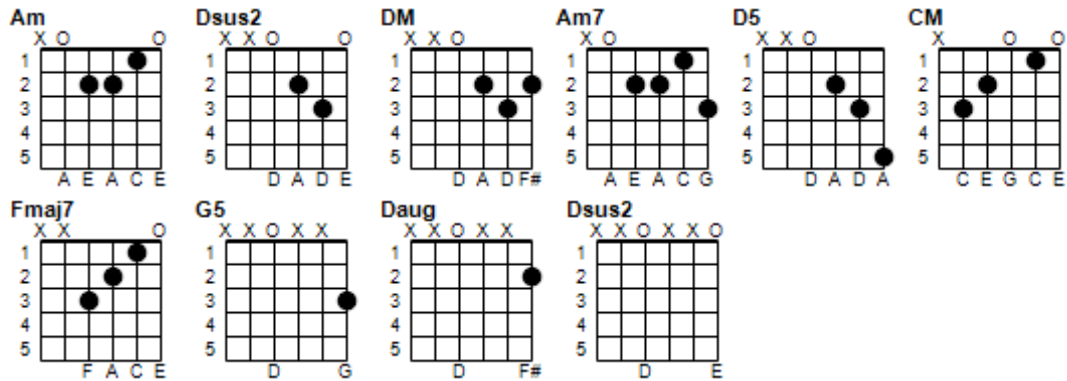

BLUE CASTLE

© 2008 Alan Kim Cochran

Open

Fingerpick

Am – DM – Am7 – DM – Am – Am7 – D5

Am DM
In a damp old artichoke castle

Am7 DM
Somehow, somewhere

Am DM
Dwells a sad old, lonely minstrel

Am7 DM
Who waits for her there

Am DM
Strawberry hair,

Am7 DM
between the worlds

Am DM
Search in despair,

Am DM Am DM
oh – oh, ah – ah

Am D Am
La – da – da – da – da – da – da – da – da

Am **DM**
La – da – da

CM **DM**
Come, come, to me my love

CM **DM**
I fear by twilight, unseen

CM **DM**
 A gate might grant my love

CM **DM**
A love that's never been

Fmaj7 – CM – Fmaj7 – CM
Fmaj7 – CM – Fmaj7 – CM
Dsus2 – DM – D5 – G5 – Daug - Dsus2

Am **DM**
And I embrace a wounded child

Am7 **DM**
 From many worlds, weir

Am **DM**
Her gentle tears like autumn's leaves

Am7 **DM**
And long to hold her near

Am **DM**
 Strawberry hair,

Am7 **DM**
between the worlds